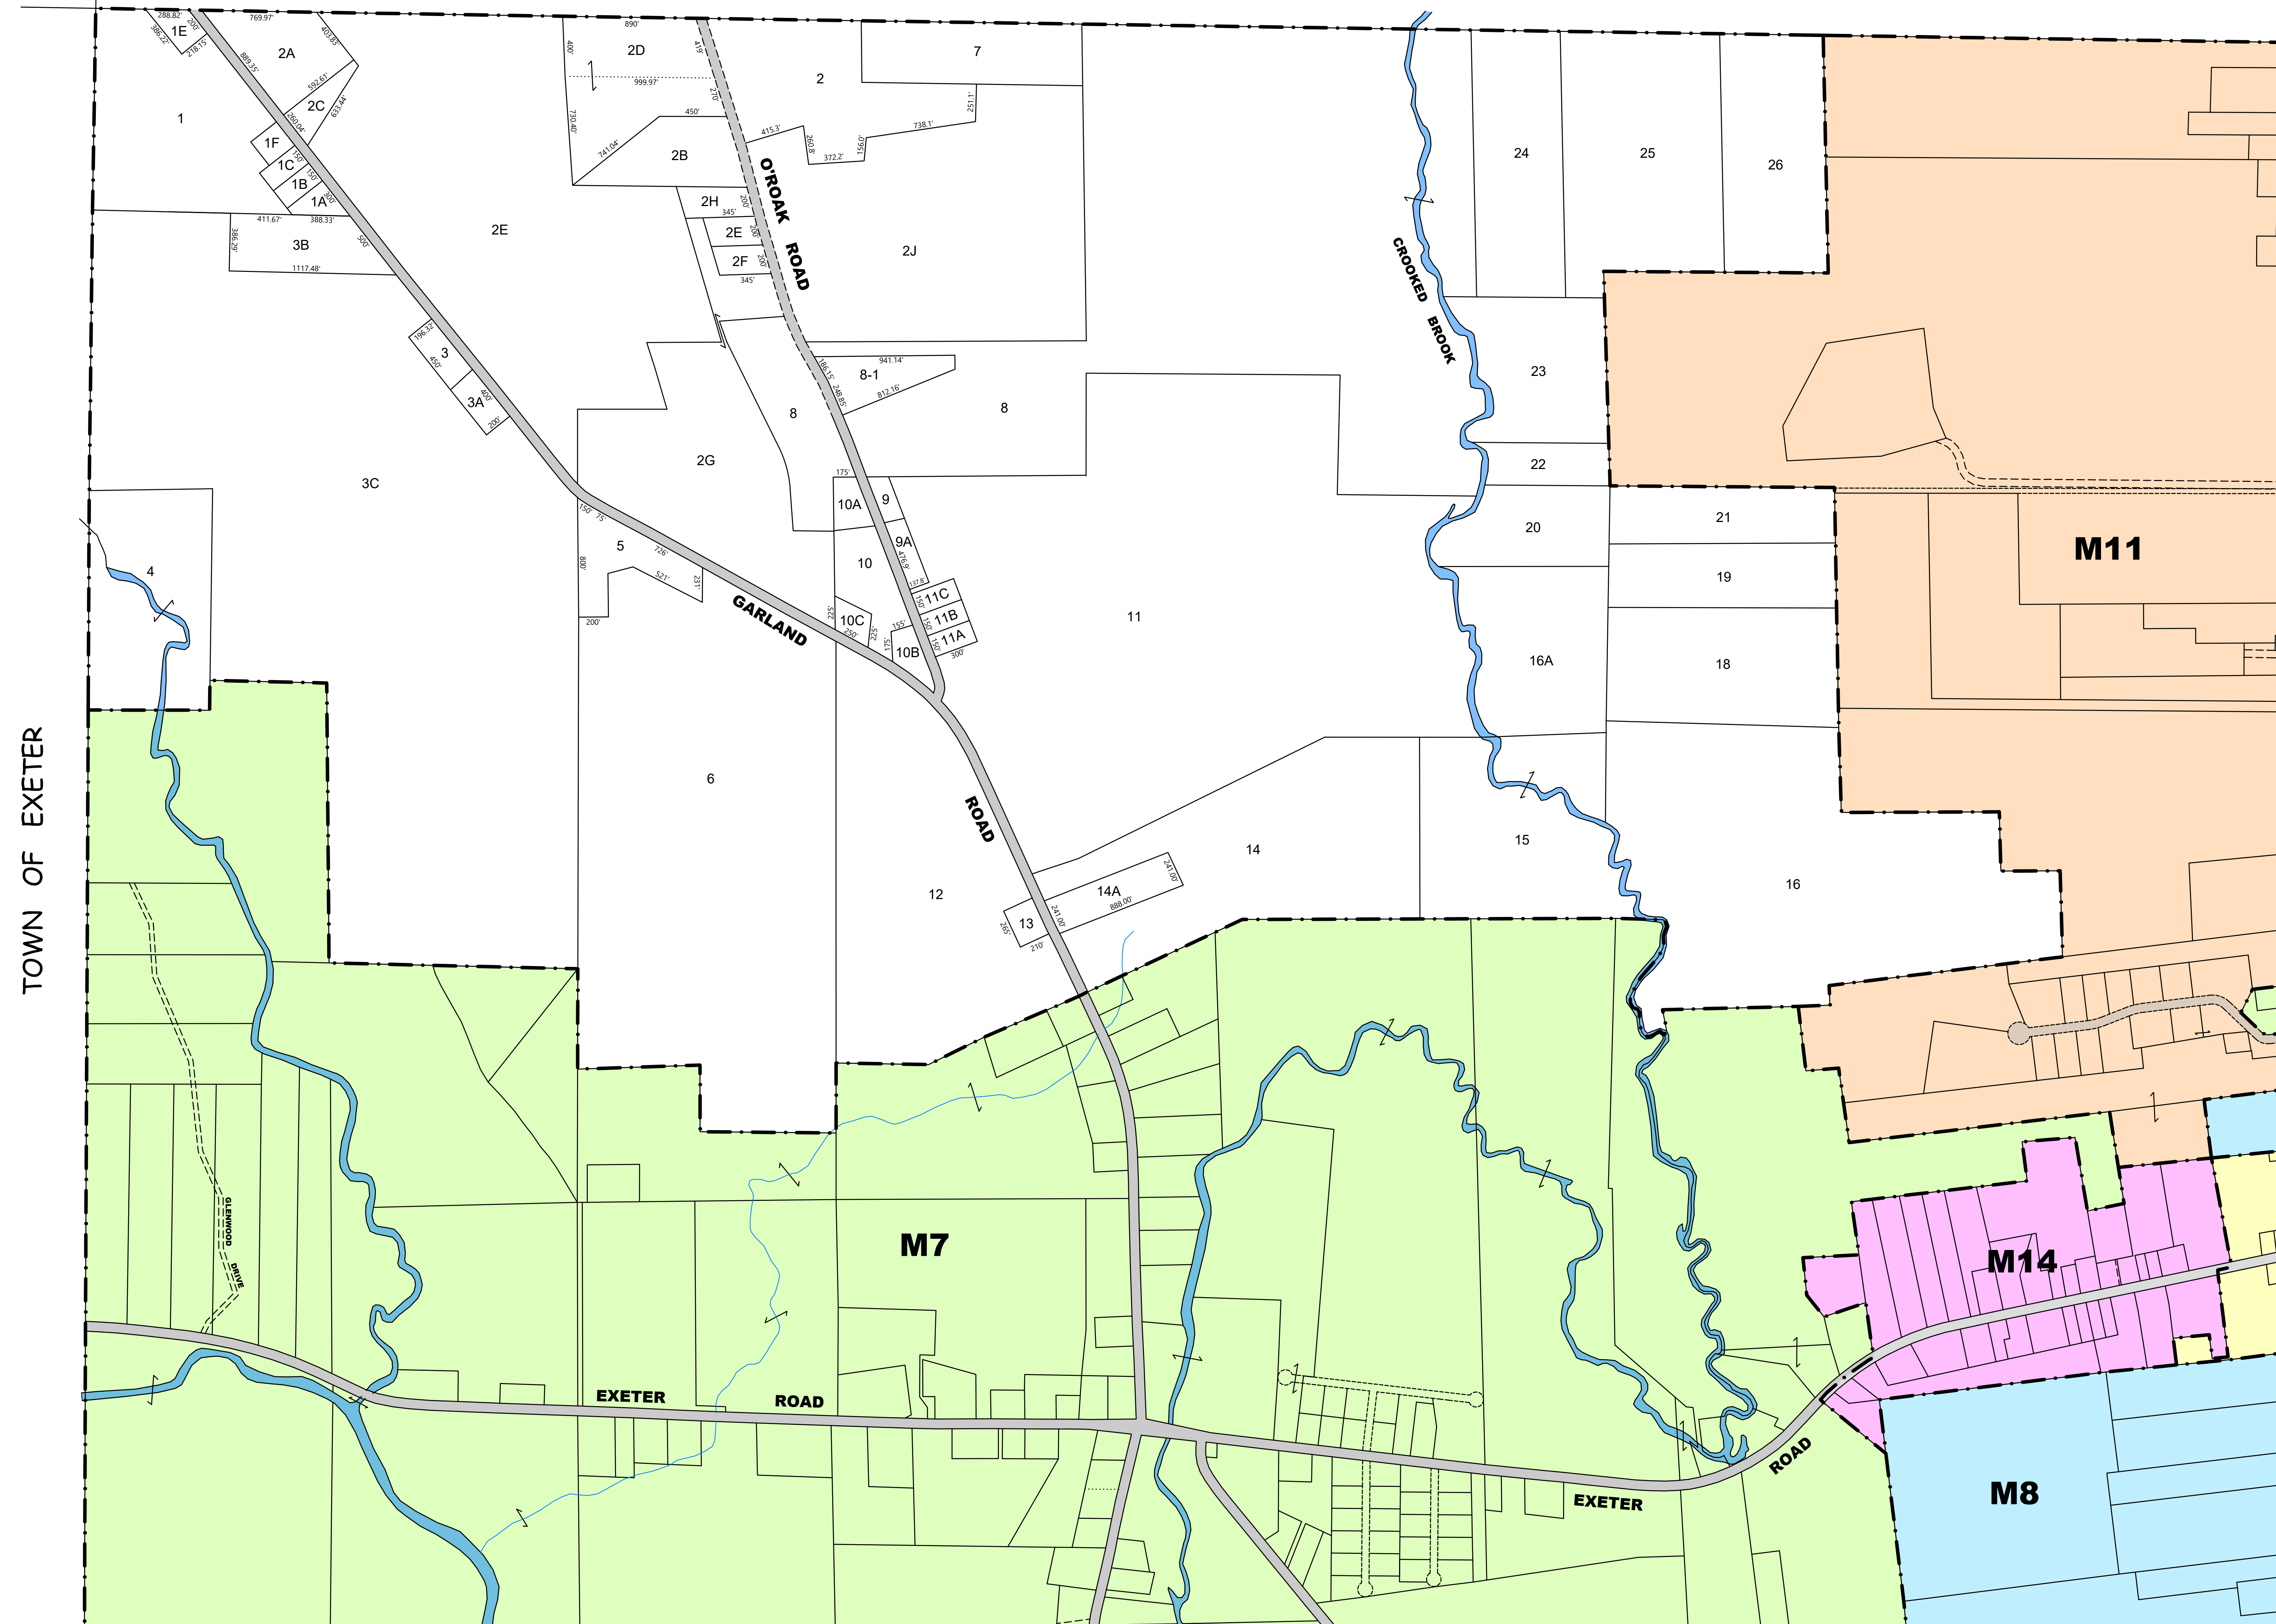

TOWN OF GARLAND

TOWN OF CHARLESTON

TOWN OF EXETER

TOWN OF
CORINTH
PENOBSCOT
COUNTY
STATE OF MAINE
TAX MAPS

MARCH 2019

FOR TAX ASSESSMENT PURPOSES ONLY.
NOT TO BE USED FOR CONVEYANCES.

REVISION HISTORY	
December 2010	
December 2012	
March 2016	
March 2019	

Compiled by:
WEBBER SURVEYING Inc.
220 DOVER ROAD, CHARLESTON, MAINE 04422 TEL: 285-7400

MAP NUMBER:

10